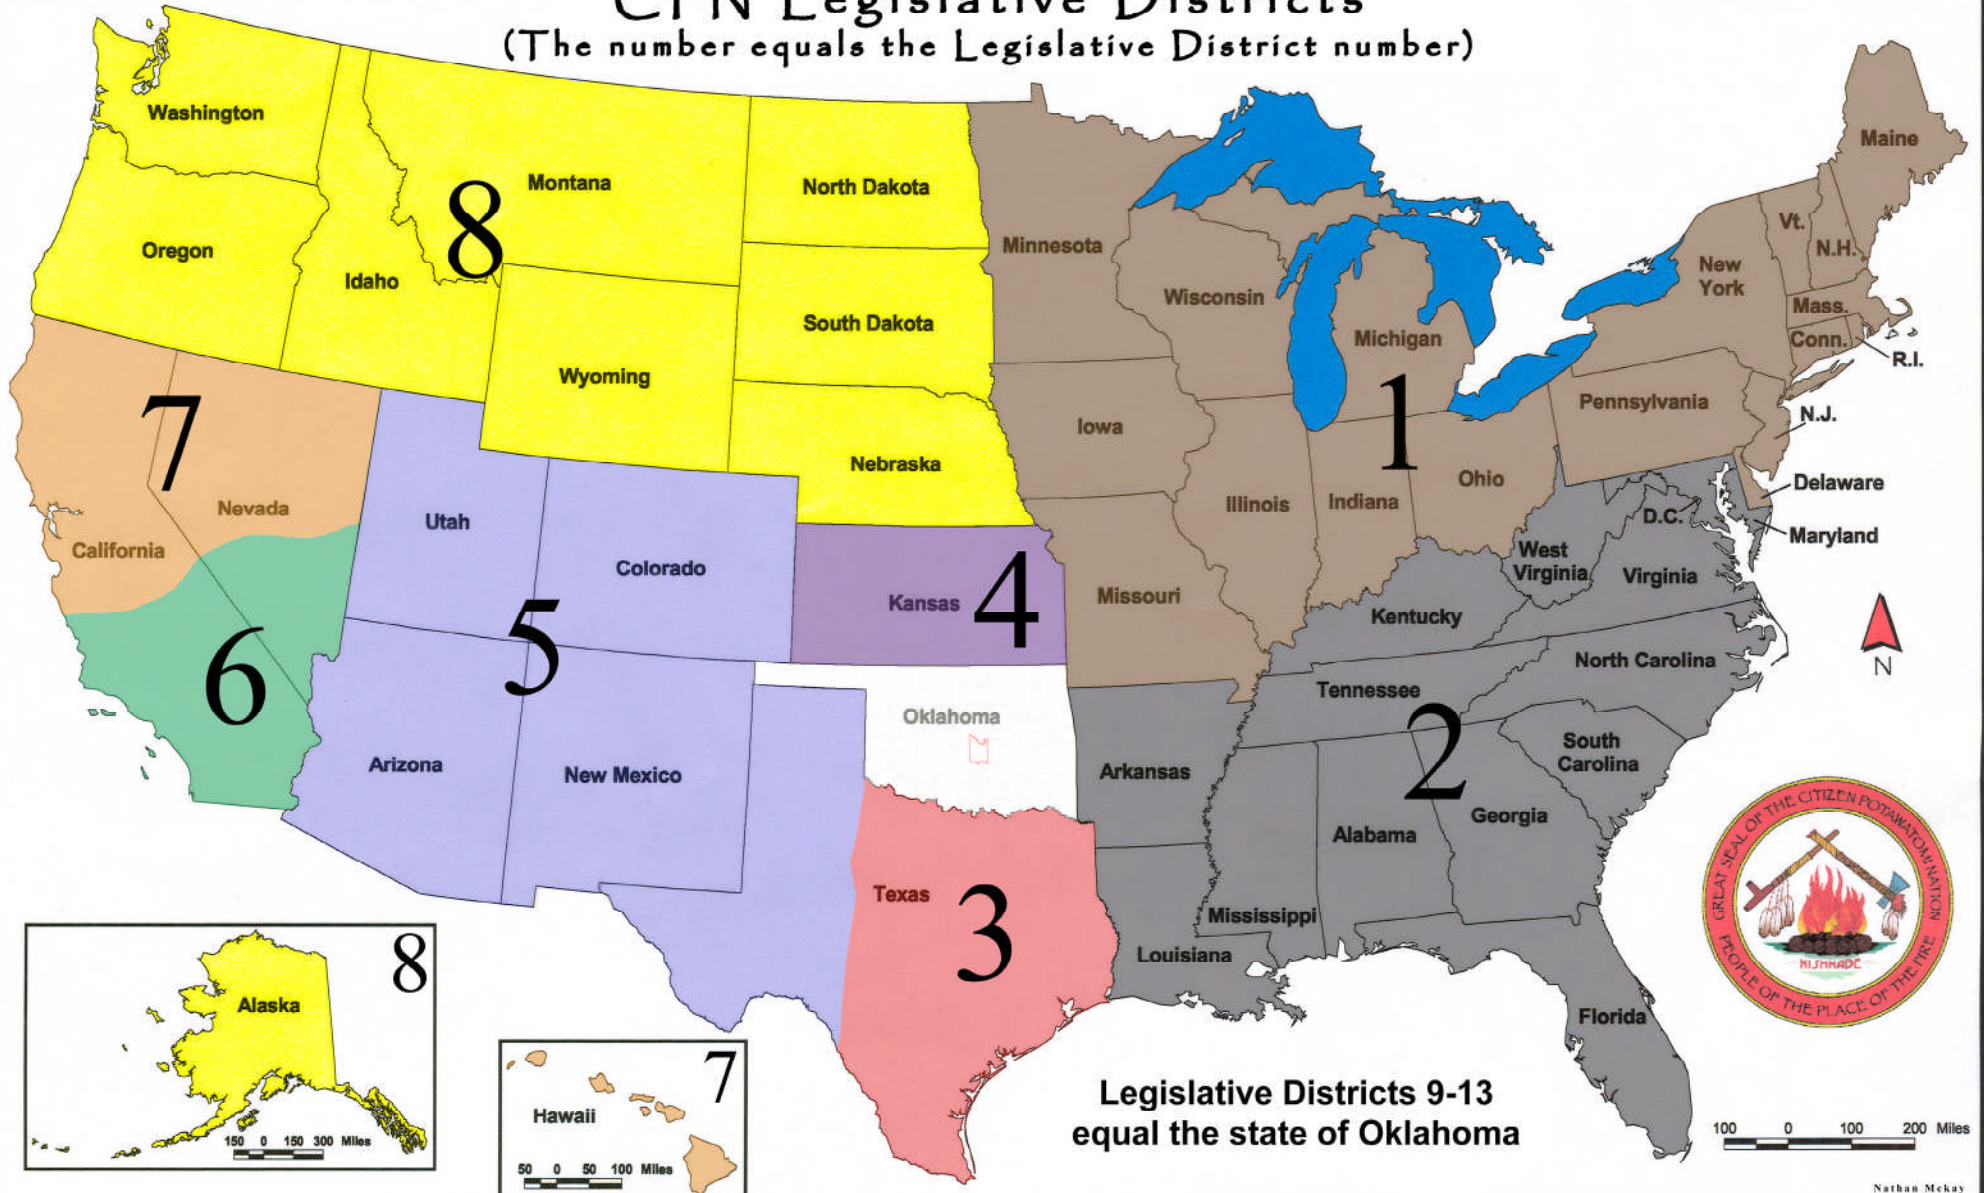

# CPN Legislative Districts

(The number equals the Legislative District number)

Legislative Districts 9-13  
equal the state of Oklahoma