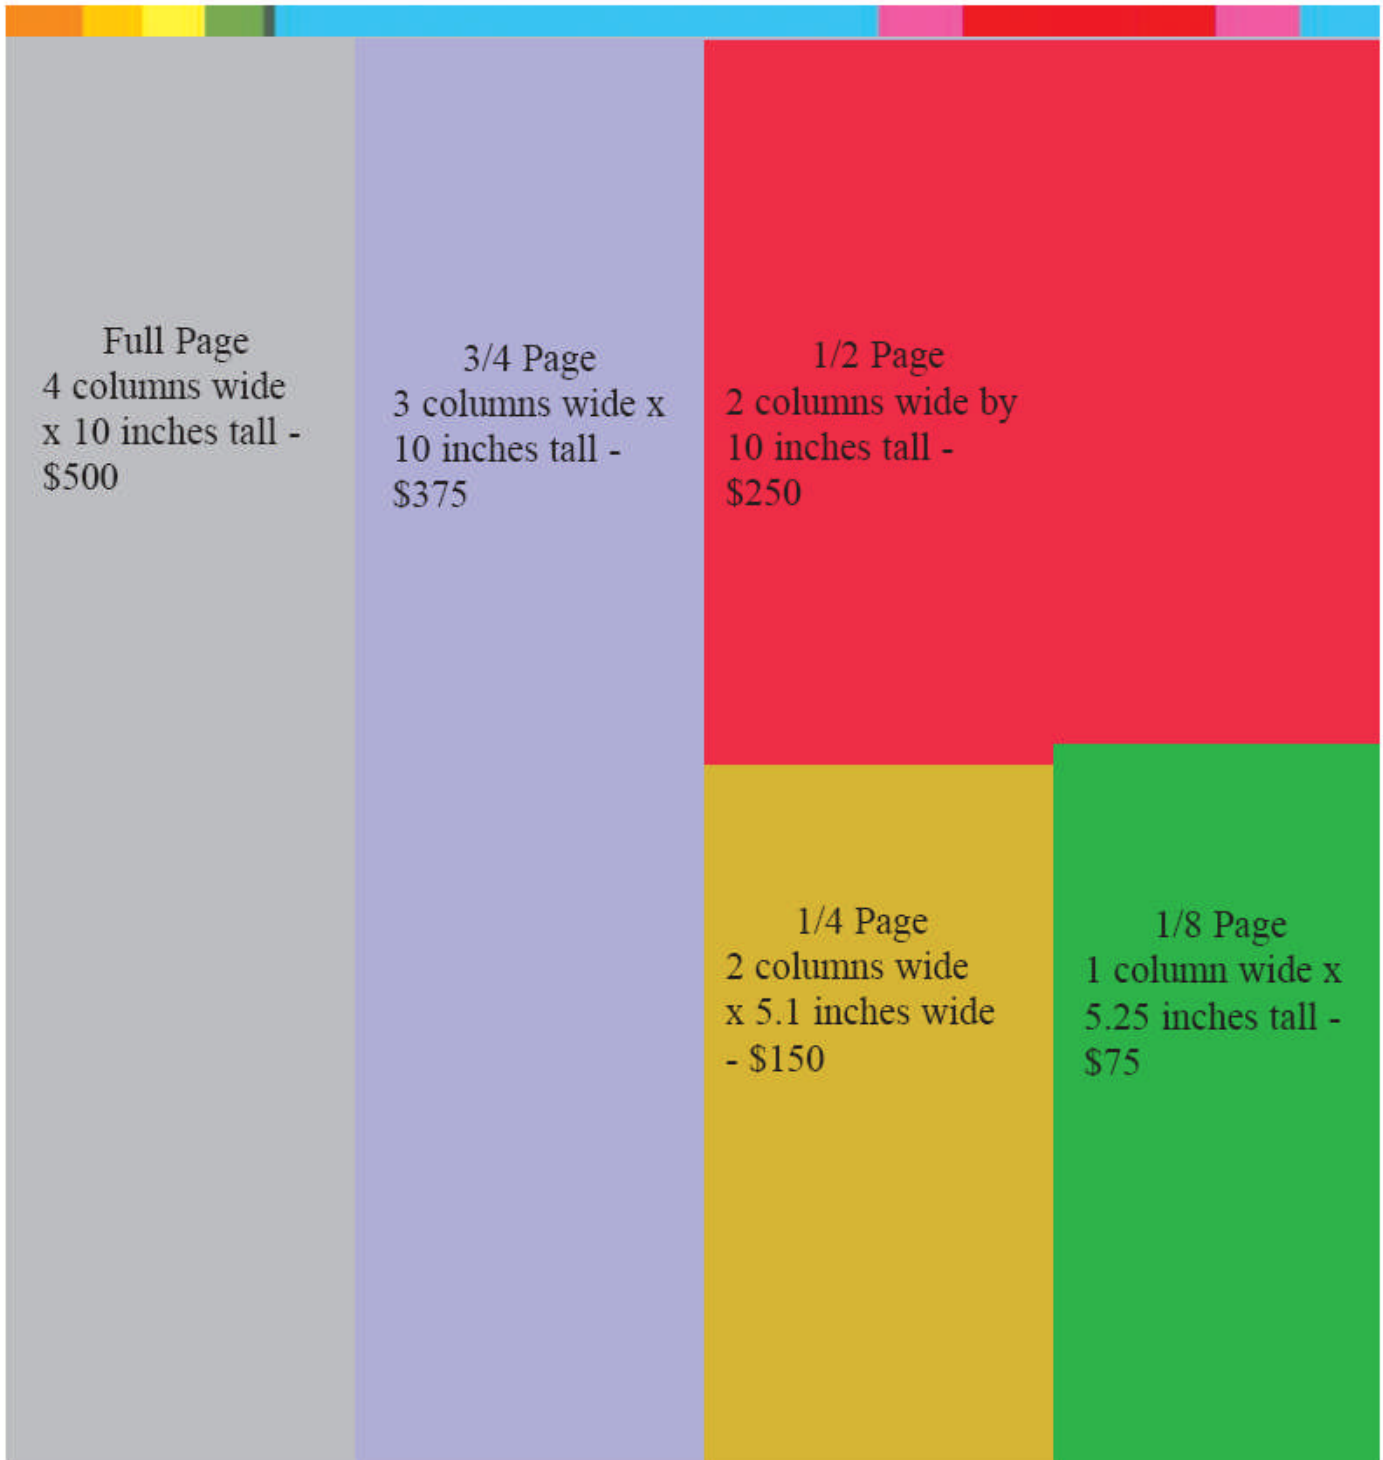

With a 75-square-inch size, the three-quarter page, landscape perspective ad will be four columns wide x 7.5 inches tall. The portrait-perspective ad will be three columns (7.471 inches) wide x 10 inches tall.

FULL

\$500
10x10

3/4

\$375
7.5x10

1/4

\$150
2.375
x
10

1/4

\$150
4.9x2.5

3/4

\$375
10x7.5

1/8

\$75
2.375
x
5.25

1/2

\$250
4.9x10.2

1/2

\$250
10x5

The add space shown here is in relation to a standard 10x10 inch HowNiKan page. Listed in inches with the width first then height.

1/8

\$75
4.9
x
2.5

These are the available HowNiKan ad sizes and prices for Portrait Perspective (taller-than-they-are-wide) ads.